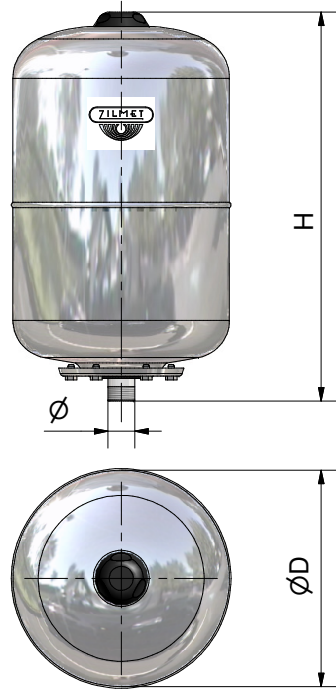

Technical drawing INOX PRO CE 20015
Drw. nr. 20015

This drawing is property
of company Zilmet S.p.A.
All rights reserved

24 litres VERT

60 - 100 litres VERT

24 - 60 - 100 litres HOR