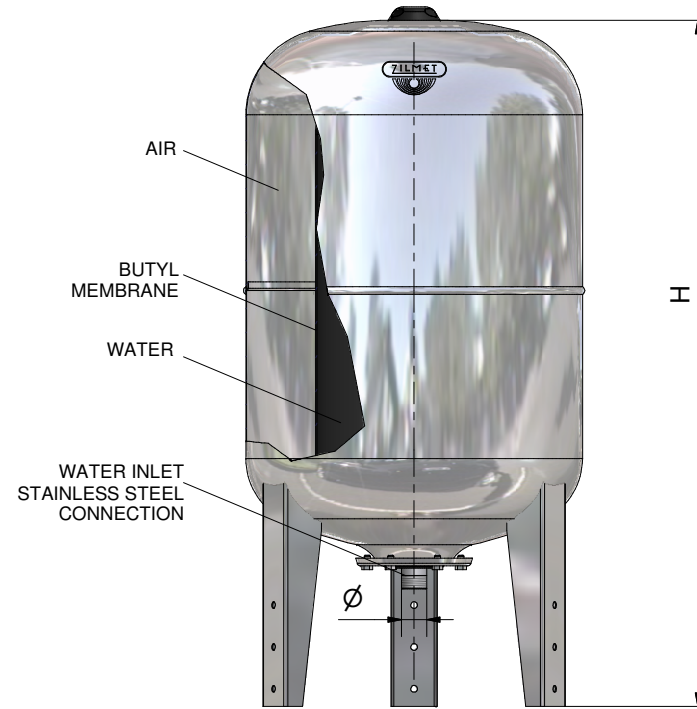

Technical drawing INOX PRO CE 20015
Drw. nr. 20015

This drawing is property
of company Zilmet S.p.A.
All rights reserved

24 litres VERT

60 - 100 litres VERT

24 - 60 - 100 litres HOR